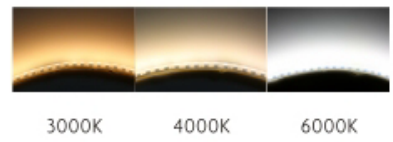

FOCUS ON LED STRIP LIGHTING

- HIGH CRI LED
- COLOR CONSISTENCY
- HIGH EFFICACY
- COLOR PURITY

2216 Series Flexible led strip

240 LEDs/m 15w/m

Low
Decay

Long
Lifespan
>35000 hrs

3
YEAR

Part No.	LED/m	Volt(DC)	CRI (Ra)	W/WW(K)	Power ± 5%	lm/m ± 5%	IPXX
LC240-N2216-W/WW-12/24-IP20	240	12V 24V	80-95	6500 3500 5500 2700 4500 2400	15W/M	1200-1275	IP20
LC240-W2216-W/WW-12/24-IP65						1200-1275	IP65
LC240-W2216-W/WW-12/24-IP66						1200-1275	IP66
LC240-W2216-W/WW-12/24-IP67						1200-1275	IP67
LC240-W2216-W/WW-12/24-IP68						1200-1275	IP68