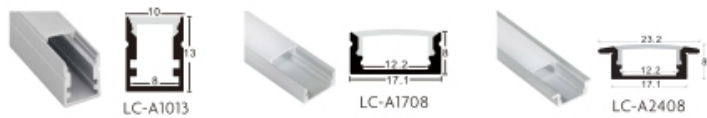

FOCUS ON LED STRIP LIGHTING

- HIGH CRI LED
- COLOR CONSISTENCY
- HIGH EFFICACY
- COLOR PURITY

2216 Series Flexible led strip

240 LEDs/m 15w/m

Low
Decay

Long
Lifespan
>35000 hrs

3
YEAR

Part No.	LED/m	Volt(DC)	CRI (Ra)	W/WW(K)	Power ± 5%	lm/m ± 5%	IPXX
LC240-N2216-W/WW-12/24-IP20	240	12V 24V	80-95	6500 3500 5500 2700 4500 2400	15W/M	1200-1275	IP20
LC240-W2216-W/WW-12/24-IP65						1200-1275	IP65
LC240-W2216-W/WW-12/24-IP66						1200-1275	IP66
LC240-W2216-W/WW-12/24-IP67						1200-1275	IP67
LC240-W2216-W/WW-12/24-IP68						1200-1275	IP68